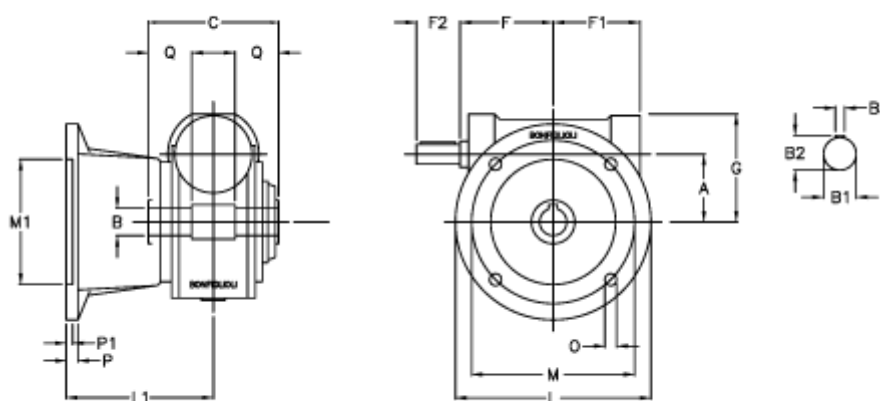

Data Sheet

Article number: 3901044100600

Description: Worm gear with solid input shaft
VF 44FA-100-HS

Measures

a	= 44.6	F1 = 54	P = 9
B	= 18	F2 = 30	P1 = 7
B1	= 11	g = 71	Q = 24.5
B2	= 12.5	L = 110	
B3	= 4	L1 = 90	
C	= 64	m = 87	
Description	= VF 44FA-xx-HS	M1 = 60	
F	= 54	O = 8.5	